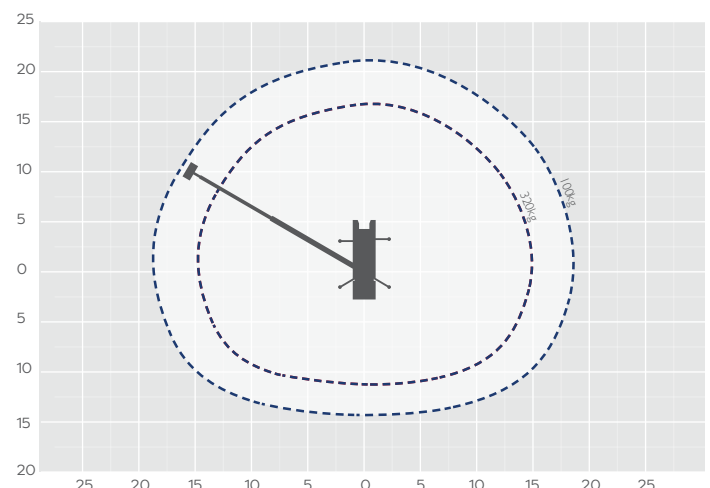

33m Truck Mount

MACHINE SPECIFICATION SHEET

TM33

REACH HEIGHT	33.00m
PLATFORM HEIGHT	31.00m
CLOSED LENGTH	8.79m
CLOSED HEIGHT	3.56m
CLOSED WIDTH	2.50m
HORIZONTAL REACH	21.50m
WIDTH MAX WORKING	5.30m
WIDTH MIN WORKING*	2.50m Variable
SAFE WORKING LOAD	320kg
WEIGHT	7,490kg
CAGE DIMENSIONS	1.70x1.86x1.10m
CAGE ROTATION	180°
IPAF CATEGORY	1b
SLEW	500°

FEATURED MODEL **Ruthmann Steiger T330**

WILSON ACCESS HIRE

The Ruthmann Steiger T330 is one of the most innovative truck mounted cherry pickers on the market. It has a 33.00m working height and an impressive 21.50m horizontal outreach. The T330 truck mounted cherry picker offers maximum stability and usability. The 320kg basket capacity accommodates up to 3 people with tools. Ideally suited for arborists, roofing contracts and high level cleaning working at height projects. This machine is supplied with an experienced and fully qualified operator and is available to hire.

The information provided is for guidance only. It may change at any time in accordance with manufacturer's specification. Variable jacking will affect the working envelope. Outreach is variable depending on load, angle of rotation and outrigger configuration.

Side profile