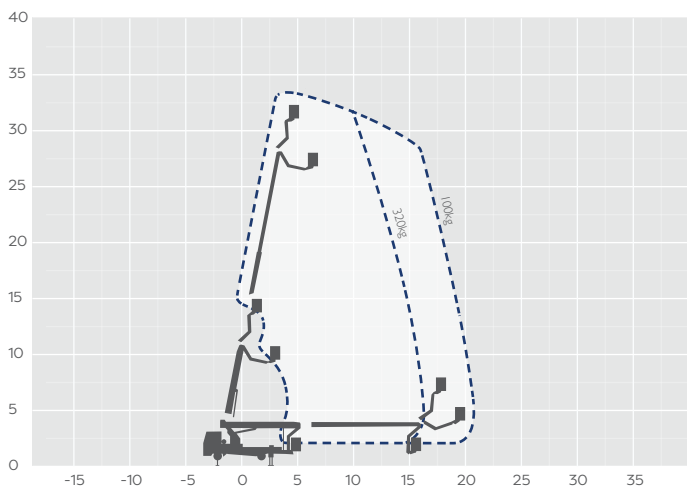

33m Truck Mount

MACHINE SPECIFICATION SHEET

TM33

REACH HEIGHT	33.00m
PLATFORM HEIGHT	31.00m
CLOSED LENGTH	8.79m
CLOSED HEIGHT	3.56m
CLOSED WIDTH	2.50m
HORIZONTAL REACH	21.50m
WIDTH MAX WORKING	5.30m
WIDTH MIN WORKING*	2.50m Variable
SAFE WORKING LOAD	320kg
WEIGHT	7,490kg
CAGE DIMENSIONS	1.70x1.86x1.10m
CAGE ROTATION	180°
IPAF CATEGORY	1b
SLEW	500°

FEATURED MODEL **Ruthmann Steiger T330**

WILSON ACCESS HIRE

The Ruthmann Steiger T330 is one of the most innovative truck mounted cherry pickers on the market. It has a 33.00m working height and an impressive 21.50m horizontal outreach. The T330 truck mounted cherry picker offers maximum stability and usability. The 320kg basket capacity accommodates up to 3 people with tools. Ideally suited for arborists, roofing contracts and high level cleaning working at height projects. This machine is supplied with an experienced and fully qualified operator and is available to hire.

The information provided is for guidance only. It may change at any time in accordance with manufacturer's specification. Variable jacking will affect the working envelope. Outreach is variable depending on load, angle of rotation and outrigger configuration.

Side profile