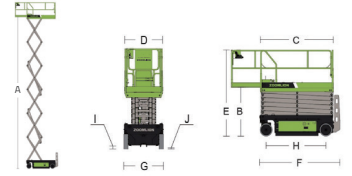

3 Year Lease (Lithium) Weekly Lease Rates

Comply with CE/ANSI/CSA Standard

Model	ZS0407DC-LI (ZS1530DC-LI)	ZS0607ACW-LI (ZS1932ACW-LI)	ZS0608DC-LI (ZS2032DC-LI)	ZS0808DC-LI (ZS2632DC-LI)	ZS0812AC-LI (ZS2646AC-LI)	ZS1012DC-LI (ZS3246DC-LI)	ZS1212DC-LI (ZS4045DC-LI)	ZS1414DC-LI (ZS4555DC-LI)
Size								
Work Height	21ft 4in (6.5m)	25ft 7in (7.8m)	26ft 3in (8.00m)	32ft 10in (10.00m)	32ft 10in (10.00m)	38ft 9in (11.80m)	45ft 3in (13.80m)	51ft 6in (15.7m)
A-Platform Height-Elevated	14ft 9in (4.5m)	19ft (5.8m)	19ft 8in (5.8m)	26ft 3in (8.00m)	26ft 3in (8m)	32ft 2in (9.80m)	38ft 9in (11.80)	44ft 11in (13.7m)
B-Platform Height-Stowed	3ft 1in (0.95m)	3ft 5in (1.05m)	3ft 8in (1.13m)	4ft 2in (1.26m)	4ft 2in (1.26m)	4ft 7in (1.39m)	4ft 12in (1.52m)	5ft 1in (1.54m)
C-Platform Length	4ft 3in (1.29m)	5ft 5in (1.65m)	7ft 7in (2.30m)	7ft 7in (2.30m)	7ft 7in (2.30m)	7ft 7in (2.30m)	7ft 7in (2.30m)	8ft 9in (2.67m)
D-Platform Width	2ft 4in (0.7m)	2ft 5in (0.74m)	2ft 8in (0.81m)	2ft 8in (0.81m)	30ft 8in (1.12m)	3ft 8in (1.12m)	3ft 8in (1.12m)	3ft 8in (1.12m)
Platform Extension	2ft (0.6m)	3ft (0.91m)	3ft (0.91m)	3ft (0.91m)	3ft (0.91m)	3ft (0.91m)	3ft (0.91m)	3ft (0.91m)
E-Overall Height (Rails Up)	6ft 9in (2.05m)	7ft 3in (2.20m)	7ft 5in (2.27m)	7ft 11in (2.4m)	7ft 11in (2.4m)	8ft 4in (2.53m)	8ft 9in (2.66m)	8ft 10in (2.68m)
Overall Height (Rails Down)	5ft 7in (1.7m)	5ft 10in (1.79m)	5ft 10in (1.77m)	6ft 3in (1.9m)	6ft 2in (1.87m)	6ft 7in (2m)	6ft 12in (2.13m)	7ft 1in (2.15m)
F- Overall Length	4ft 9in (1.44m)	6ft 1in (1.85m)	8ft 2in (2.49m)	8ft 2in (2.49m)	8ft 2in (2.49m)	8ft 2in (2.49m)	8ft 2in (2.49m)	9ft 5in (2.87m)
G-Overall Width	2ft 6in (0.76m)	2ft 8in (0.81m)	2ft 8in (0.81m)	2ft 8in (0.81m)	3ft 9in (1.15m)	3ft 9in (1.15m)	3ft 9in (1.15m)	4ft 7in (1.4m)
H-Wheelbase	3ft 5in (1.05m)	4ft 6in (1.37m)	6ft 1in (1.85m)	6ft 1in (1.85m)	6ft 1in (1.85m)	6ft 1in (1.85m)	6ft 1in (1.85m)	7ft 3in (2.22m)
I-Ground Clearance (Stowed)	2.4in (0.06m)	2.4in (0.06m)	4.5in (0.11m)	4.5in (0.11m)	4.5in (0.11m)	4.5in (0.11m)	4.5in (0.11m)	4.5in (0.11m)
J-Ground Clearance (Raised)	0.65in (0.017m)	0.65in (0.016m)	0.75in (0.02m)	0.75in (0.02m)	0.75in (0.02m)	0.75in (0.02m)	0.75in (0.02m)	0.75in (0.02m)
Performance								
Platform Capacity	530lb (240kg)	510lb (230kg)	840lb (3800kg)	570lb (230kg)	990lb (450kg)	770lb (350kg)	770lb (350kg)	770lb (230kg)
Capacity on Deck Extension	220lb (100kg)	250lb (113kg)	250lb (113kg)	250lb (113kg)	250lb (113kg)	250lb (113kg)	250lb (113kg)	250lb (113kg)
Max. Number of Workers	2/1	2/1	2/1	2/1	2/1	2/1	2/1	2/1
Drive Speed (Stowed)	2.5mph (4km/h)	2.5mph (4km/h)	2.5mph (4km/h)	2.5mph (4km/h)	2.5mph (4km/h)	2.5mph (4km/h)	2.5mph (4km/h)	2.5mph (4km/h)
Drive Speed (Raised)	0.5mph (0.8km/h)	0.5mph (0.8km/h)	0.5mph (0.8km/h)	0.5mph (0.8km/h)	0.5mph (0.8km/h)	0.5mph (0.8km/h)	0.5mph (0.8km/h)	0.5mph (0.8km/h)
Turning Radius (Inside)	1ft 4in (0.4)	4in (0.1m)	4in (0.1m)	4in (0.1m)	4in (0.1m)	4in (0.1m)	4in (0.1m)	4in (0.1m)
Turning Radius (Outside)	5ft 3in (1.6)	5ft 3in (1.6m)	6ft 11in (2.1m)	6ft 11in (2.1m)	7ft 3in (2.2m)	7ft 3in (2.2m)	7ft 3in (2.2m)	8ft 6in (2.6m)
Lifting Motor	24V/1.2KW	24V/3.3KW	24V/3.3KW	24V/3.3KW	24V/3.3KW	24V/3.3KW	24V/3.3KW	24V/3.3KW
Drive Motor	24V/2x0.45W	24V/2x0.65KW	24V/2x0.75KW	24V/2x0.75KW	24V/2x0.75KW	24V/2x0.75KW	24V/2x0.75KW	24V/2x0.75KW
Up/Down Time	23/25s	20s/24s	31s/40s	31s/40s	31s/40s	60s/35s	62s/42s	88/60s
Gradeability	30% (17°)	25% (14°)	25% (14°)	25% (14°)	25% (14°)	25% (14°)	25% (14°)	25% (14°)
Max. Working Slope (Lateral/Vertical)	1.5°/3°	1.5°/3°	1.5°/3°	1.5°/3°	2°/3°	1.5°/3°	1.5°/3°	1.5°/3°
Control	Proportional Control	Proportional Control	Proportional Control	Proportional Control	Proportional Control	Proportional Control	Proportional Control	Proportional Control
Drive	Rear Wheels	Front Wheels	Front Wheels	Front Wheels	Front Wheels	Front Wheels	Front Wheels	Front Wheels
Brake	Rear Wheels	Front Wheels	Front Wheels	Front Wheels	Front Wheels	Front Wheels	Front Wheels	Front Wheels
Tire	Ø9in×3in (Ø230mm×80mm)	Ø13in×4in (Ø323mm×100mm)	Ø15in×5in (Ø381mm×127mm)	Ø15in×5in (Ø381mm×127mm)	Ø15in×5in (Ø381mm×127mm)	Ø15in×5in (Ø381mm×127mm)	Ø15in×5in (Ø381mm×127mm)	Ø15in×5in (Ø381mm×127mm)
Power								
Battery	80Ah Li-ion	160Ah Li-ion	160Ah Li-ion	160Ah Li-ion	160Ah Li-ion	230Ah Li-ion	230Ah Li-ion	230Ah Li-ion
Charger	24V/15A	24V/30A	24V/30A	24V/30A	24V/30A	24V/30A	24V/30A	24V/30A
Charger (Option)	N/A	N/A	24V/30A	24V/60A	24V/60A	24V/60A	24V/60A	24V/60A
Weight								
Gross	1975lb (895kg)	3570lb (1620kg)	4280lb (1940kg)	4610lb (2090kg)	5620lb (2550kg)	6460lb (2930kg)	6615lb (2930kg)	7300lb (3310kg)
Weekly Lease Rates								
Weekly Payment	£ 37.50	£ 47.50	£ 57.50	£ 65.00	£ 67.50	£ 72.50	£ 85.00	£ 100.00
Customer Buy Back (After 36 Months)	£ 4,264.00	£ 5,731.05	£ 6,695.00	£ 7,507.50	£ 8,177.00	£ 8,997.30	£ 11,916.45	£ 13,806.00
SMA add	£10 P/W	£10 P/W	£10 P/W	£10 P/W	£10 P/W	£10 P/W	£10 P/W	£ 10 P/W