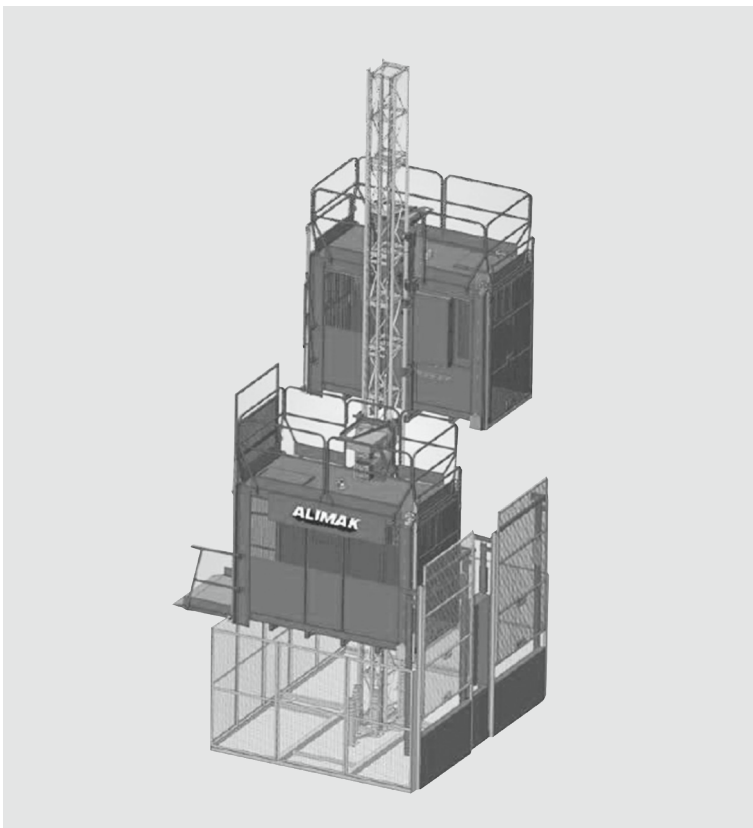

t 01279 501501

e info@rapidplatforms.co.uk