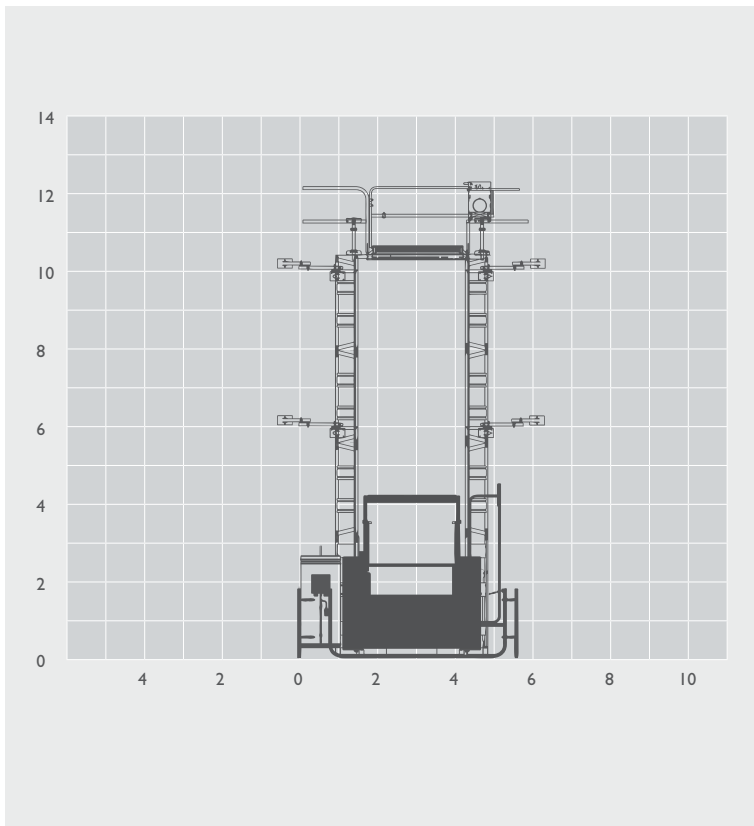

The transport platform Geda 1500 ZZP is a hoist for materials with load bearing capacity of 2,000kg (goods only) and a transport platform for both material and persons.

In contrast to ordinary material hoists which only transport material, this hoist may transport up to 7 people in addition to goods as soon as it has been switched to operating mode "transport platform".

### PGI 500P7

MAX HEIGHT	100.00m
LIFTING CAPACITY	2,000kg
PERSON CAPACITY	7 PERSONS
CAGE DIMENSIONS	3.30 x 1.45m
LIFT SPEED	GOODS 12 24m/min   PERSON 12.00m/min
POWER	ELECTRIC 6.1kw 400v 50hz 32a 3 Phase
FEATURED MODEL	GEDA 1500ZZP